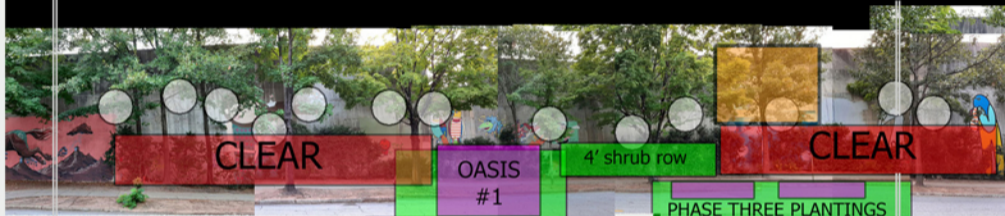

# Wylie Street 2019 Landscaping Plan

**NEW**

**NEW**

CLEAR

OASIS  
#1

4' shrub row

CLEAR

PHASE THREE PLANTINGS

# WHITE DOTS = raise tree canopy

PHASE THREE PLANTINGS

PHASE THREE PLANTINGS

6' shrub row

1/3 off the top

OASIS #2

6' shrub row

2020 plants