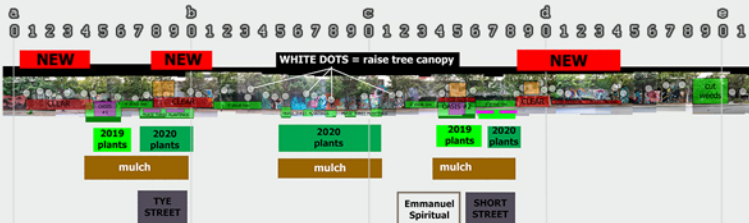

# Wylie Street 2019 Landscaping Plan

**NEW**

**NEW**

CLEAR

OASIS  
#1

4' shrub row

CLEAR

PHASE THREE PLANTINGS

**2019  
plants**

**2020  
plants**

# WHITE DOTS = raise tree canopy

PHASE THREE PLANTINGS

PHASE THREE PLANTINGS

6' shrub row

1/3 off the top

OASIS #2

6' shrub row

2020 plants